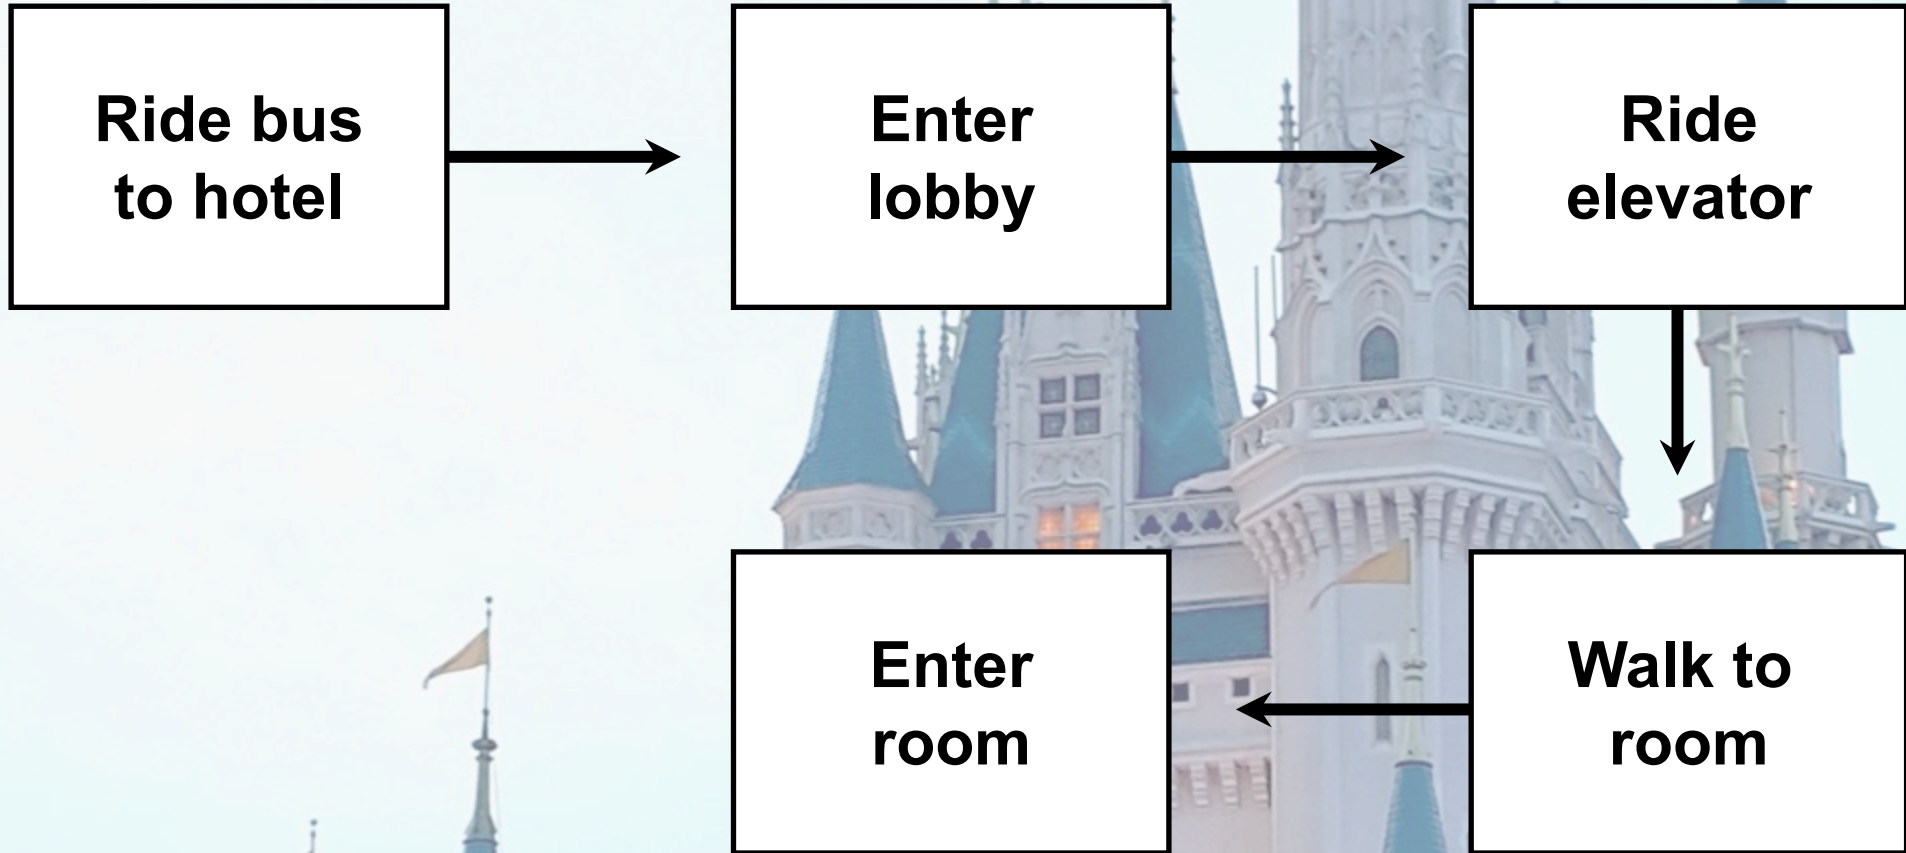

Service Mapping